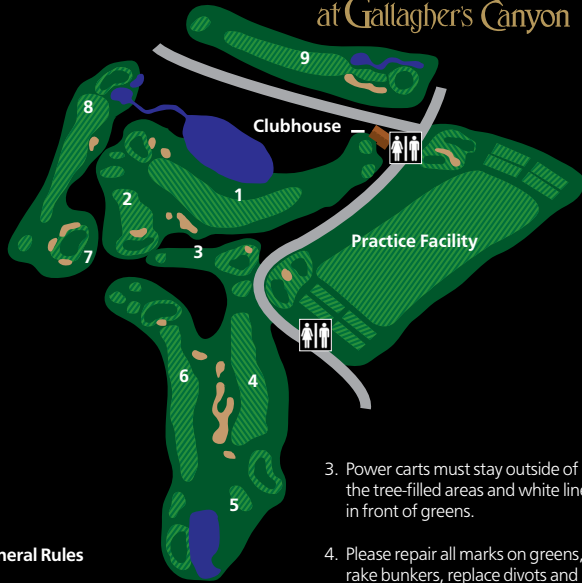

The Pinnacle Course at Gallagher's Canyon

General Rules

1. All Golfers are permitted on the course on the basis they maintain a reasonably close relationship to the group IN FRONT of them. Groups unable to keep this pace will be asked to SKIP ONE HOLE by the Player's Assistant.
2. Golf Canada Rules rules govern play except where local rules prevail.
3. Power carts must stay outside of the tree-filled areas and white lines in front of greens.
4. Please repair all marks on greens, rake bunkers, replace divots and observe rules of etiquette.
5. Red Stakes
Red stakes mark lateral hazard on holes 1, 5 and 9. On hole 5, a designated DROP AREA is provided.
6. Out of Bounds
Defined by white stakes on holes 4, 6, 7 and 9.